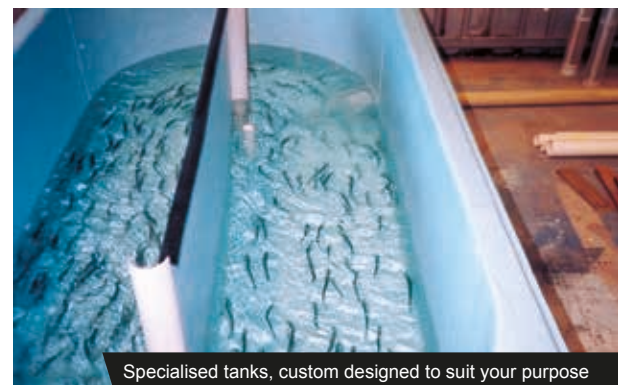

*Tanks require escort vehicle/s - additional cost for delivery, P.O.A

SPECIALIST PURGING TANKS

Moulded Smooth Internal Surface

CODE	LITRES	HEIGHT (mm)	WIDTH (mm)	LENGTH (mm)	PRICE inc GST
RectAq	3,300	880	1520	3320	\$2,849
ConAq	3,500	1050	2500	2500	\$2,706

Rectangular Purging Tanks - 3,300L

Large volume circular grow out tanks

Low Profile conical floored tanks with central drain

Specialised tanks, custom designed to suit your purpose